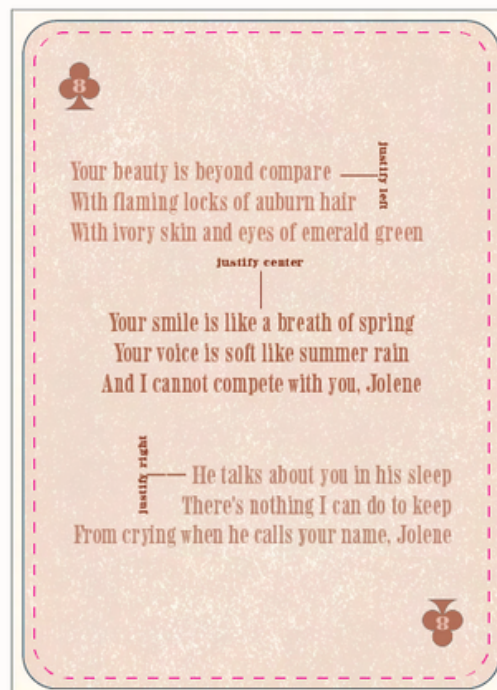

THE FIRST WOMAN INDUCTED INTO THE COUNTRY MUSIC HALL OF FAME
1973

© 2018 MATCH SHOW PRINT

★ **KACEY MUSGRAVES** ★

ALL OF THE COLORS

JULY 2019 - JUNE 2020

Story

- **2 - Font History**
- **3 - Name/DOB**
- **4 - Hometown**
- **5 - Event Poster feat. songs as descriptors**
- **6 - Philanthropy**
- **7 - Lyrics in Image**
- **8 - Lyrics of Breakout Song**
- **9 - Ligatures/Glyphs**
- **10 - Quotes/Related Words**
- **J - Jack of Trades/Instruments**
- **Q - Queen (Them)**
- **K - Their Muses**
- **A - Type Letter w/ Shadow**