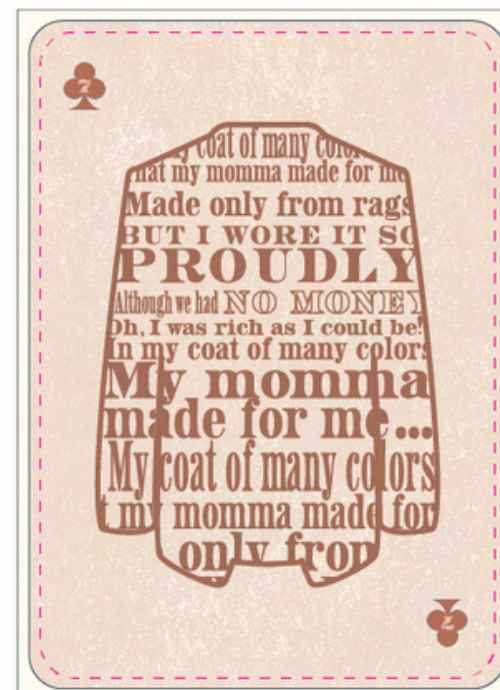

THE FIRST WOMAN INDUCTED INTO THE COUNTRY MUSIC HALL OF FAME
1973

© 2018 MATCH SHOW PRINT

★ **KACEY MUSGRAVES** ★

ALL OF THE COLORS

JULY 2019 - JUNE 2020

Story

- **2 - Font History**
- **3 - Name/DOB**
- **4 - Hometown**
- **5 - Event Poster feat. songs as descriptors**
- **6 - Philanthropy**
- **7 - Lyrics in Image**
- **8 - Lyrics of Breakout Song**
- **9 - Ligatures/Glyphs**
- **10 - Quotes/Related Words**
- **J - Jack of Trades/Instruments**
- **Q - Queen (Them)**
- **K - Their Muses**
- **A - Type Letter w/ Shadow**

WOMEN
in Country
MUSIC

This deck of playing cards was created by Peyton Brooks for ADVE-705 - Typography in Spring 2022. It is inspired by wood type printing of retro music posters.

♣️

A

♣️

K

♣️

Q

♣️

J

♣️

"IT'S HARD TO BE A DIAMOND IN A RHINESTONE WORLD"

♣️

literary
fj

♣️

One beauty in herred company —
 With florid locks of crimson hue
 With every hair and eye of emerald green