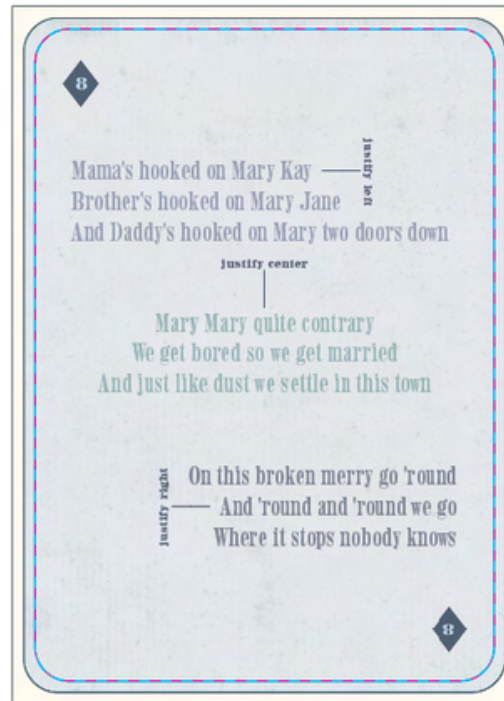

THE FIRST WOMAN INDUCTED INTO THE COUNTRY MUSIC HALL OF FAME
1973

© 2018 MATCH SHOW PRINT

★ **KACEY MUSGRAVES** ★

ALL OF THE COLORS

JULY 2019 - JUNE 2020

Story

- **2 - Font History**
- **3 - Name/DOB**
- **4 - Hometown**
- **5 - Event Poster feat. songs as descriptors**
- **6 - Philanthropy**
- **7 - Lyrics in Image**
- **8 - Lyrics of Breakout Song**
- **9 - Ligatures/Glyphs**
- **10 - Quotes/Related Words**
- **J - Jack of Trades/Instruments**
- **Q - Queen (Them)**
- **K - Their Muses**
- **A - Type Letter w/ Shadow**