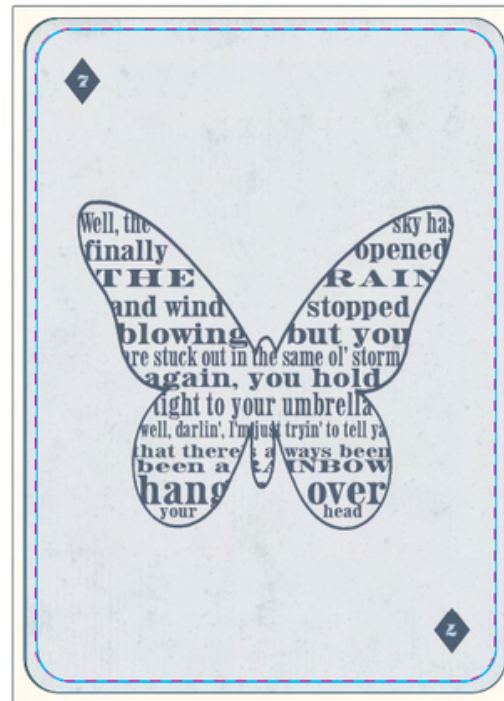

THE FIRST WOMAN INDUCTED INTO THE COUNTRY MUSIC HALL OF FAME
1973

© 2018 MATCH SHOW PRINT

★ **KACEY MUSGRAVES** ★

ALL OF THE COLORS

JULY 2019 - JUNE 2020

Story

- **2 - Font History**
- **3 - Name/DOB**
- **4 - Hometown**
- **5 - Event Poster feat. songs as descriptors**
- **6 - Philanthropy**
- **7 - Lyrics in Image**
- **8 - Lyrics of Breakout Song**
- **9 - Ligatures/Glyphs**
- **10 - Quotes/Related Words**
- **J - Jack of Trades/Instruments**
- **Q - Queen (Them)**
- **K - Their Muses**
- **A - Type Letter w/ Shadow**