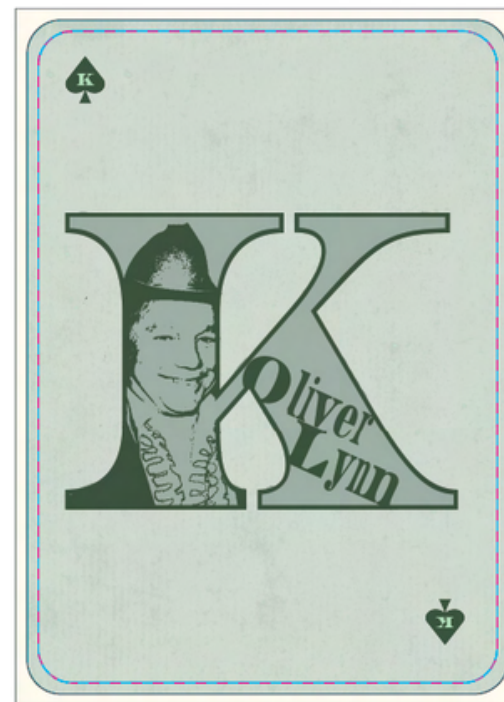

THE FIRST WOMAN INDUCTED INTO THE COUNTRY MUSIC HALL OF FAME
1973

© 2018 MATCH SHOW PRINT

★ **KACEY MUSGRAVES** ★

ALL OF THE COLORS

JULY 2019 - JUNE 2020

Story

- **2 - Font History**
- **3 - Name/DOB**
- **4 - Hometown**
- **5 - Event Poster feat. songs as descriptors**
- **6 - Philanthropy**
- **7 - Lyrics in Image**
- **8 - Lyrics of Breakout Song**
- **9 - Ligatures/Glyphs**
- **10 - Quotes/Related Words**
- **J - Jack of Trades/Instruments**
- **Q - Queen (Them)**
- **K - Their Muses**
- **A - Type Letter w/ Shadow**

WOMEN
in Country
MUSIC

This deck of playing cards was created by Peyton Brooks for ADVE-705 - Typography in Spring 2022. It is inspired by wood type printing of retro music posters.

♣️

A

♣️

K

♣️

Q