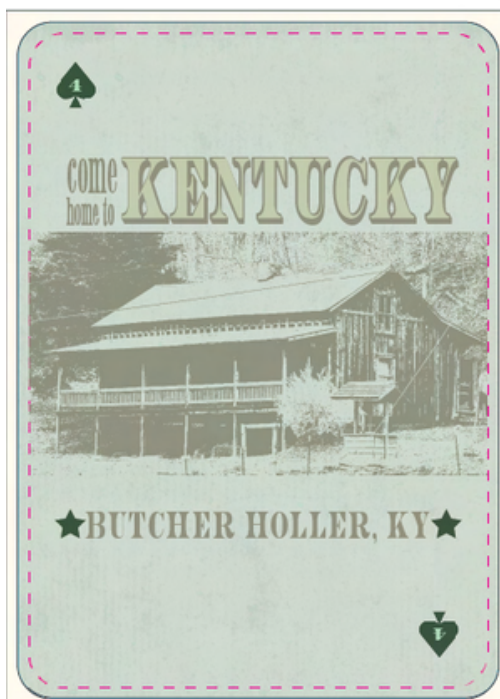

THE FIRST WOMAN INDUCTED INTO THE COUNTRY MUSIC HALL OF FAME
1973

© 2018 MATCH SHOW PRINT

★ **KACEY MUSGRAVES** ★

ALL OF THE COLORS

JULY 2019 - JUNE 2020

Story

- **2 - Font History**
- **3 - Name/DOB**
- **4 - Hometown**
- **5 - Event Poster feat. songs as descriptors**
- **6 - Philanthropy**
- **7 - Lyrics in Image**
- **8 - Lyrics of Breakout Song**
- **9 - Ligatures/Glyphs**
- **10 - Quotes/Related Words**
- **J - Jack of Trades/Instruments**
- **Q - Queen (Them)**
- **K - Their Muses**
- **A - Type Letter w/ Shadow**