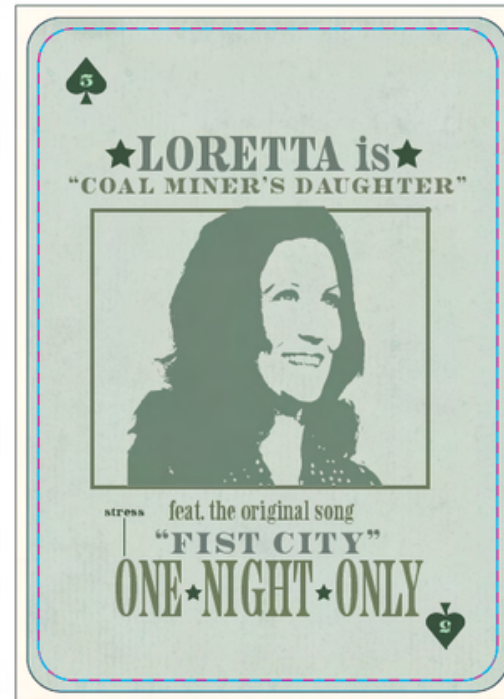

THE FIRST WOMAN INDUCTED INTO THE COUNTRY MUSIC HALL OF FAME
1973

© 2018 MATCH SHOW PRINT

★ **KACEY MUSGRAVES** ★

ALL OF THE COLORS

JULY 2019 - JUNE 2020

Story

- **2 - Font History**
- **3 - Name/DOB**
- **4 - Hometown**
- **5 - Event Poster feat. songs as descriptors**
- **6 - Philanthropy**
- **7 - Lyrics in Image**
- **8 - Lyrics of Breakout Song**
- **9 - Ligatures/Glyphs**
- **10 - Quotes/Related Words**
- **J - Jack of Trades/Instruments**
- **Q - Queen (Them)**
- **K - Their Muses**
- **A - Type Letter w/ Shadow**