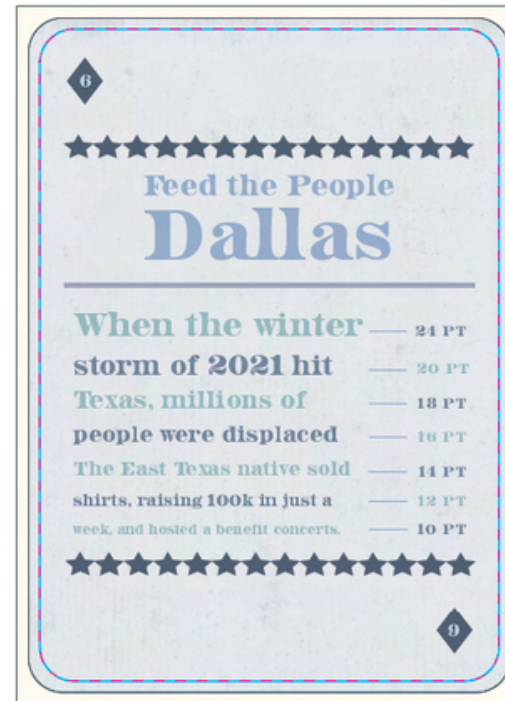

THE FIRST WOMAN INDUCTED INTO THE COUNTRY MUSIC HALL OF FAME
1973

© 2018 MATCH SHOW PRINT

★ **KACEY MUSGRAVES** ★

ALL OF THE COLORS

JULY 2019 - JUNE 2020

Story

- **2 - Font History**
- **3 - Name/DOB**
- **4 - Hometown**
- **5 - Event Poster feat. songs as descriptors**
- **6 - Philanthropy**
- **7 - Lyrics in Image**
- **8 - Lyrics of Breakout Song**
- **9 - Ligatures/Glyphs**
- **10 - Quotes/Related Words**
- **J - Jack of Trades/Instruments**
- **Q - Queen (Them)**
- **K - Their Muses**
- **A - Type Letter w/ Shadow**