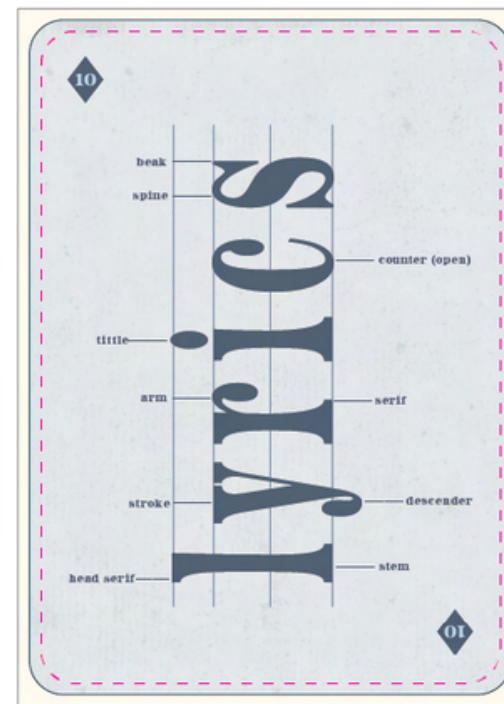

THE FIRST WOMAN INDUCTED INTO THE COUNTRY MUSIC HALL OF FAME
1973

© 2018 MATCH SHOW PRINT

★ **KACEY MUSGRAVES** ★

ALL OF THE COLORS

JULY 2019 - JUNE 2020

Story

- **2 - Font History**
- **3 - Name/DOB**
- **4 - Hometown**
- **5 - Event Poster feat. songs as descriptors**
- **6 - Philanthropy**
- **7 - Lyrics in Image**
- **8 - Lyrics of Breakout Song**
- **9 - Ligatures/Glyphs**
- **10 - Quotes/Related Words**
- **J - Jack of Trades/Instruments**
- **Q - Queen (Them)**
- **K - Their Muses**
- **A - Type Letter w/ Shadow**