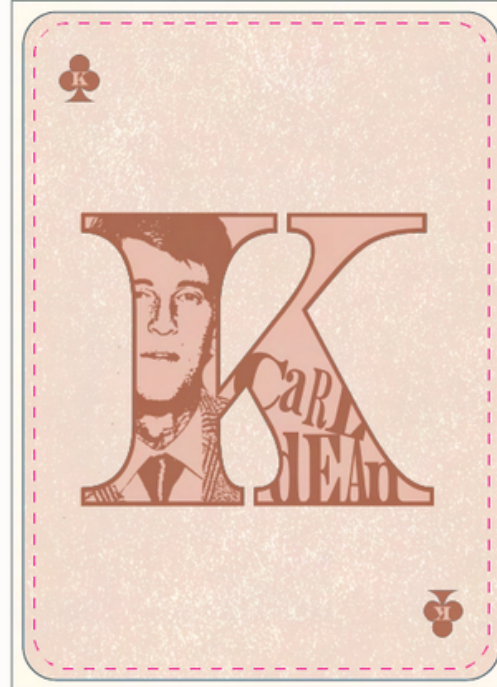

THE FIRST WOMAN INDUCTED INTO THE COUNTRY MUSIC HALL OF FAME
1973

© 2018 MATCH SHOW PRINT

★ **KACEY MUSGRAVES** ★

ALL OF THE COLORS

JULY 2019 - JUNE 2020

Story

- **2 - Font History**
- **3 - Name/DOB**
- **4 - Hometown**
- **5 - Event Poster feat. songs as descriptors**
- **6 - Philanthropy**
- **7 - Lyrics in Image**
- **8 - Lyrics of Breakout Song**
- **9 - Ligatures/Glyphs**
- **10 - Quotes/Related Words**
- **J - Jack of Trades/Instruments**
- **Q - Queen (Them)**
- **K - Their Muses**
- **A - Type Letter w/ Shadow**

WOMEN
in Country
MUSIC

This deck of playing cards was created by Peyton Brooks for ADVE-705 - Typography in Spring 2022. It is inspired by wood type printing of retro music posters.

♣️

A

♣️

K

♣️

Q