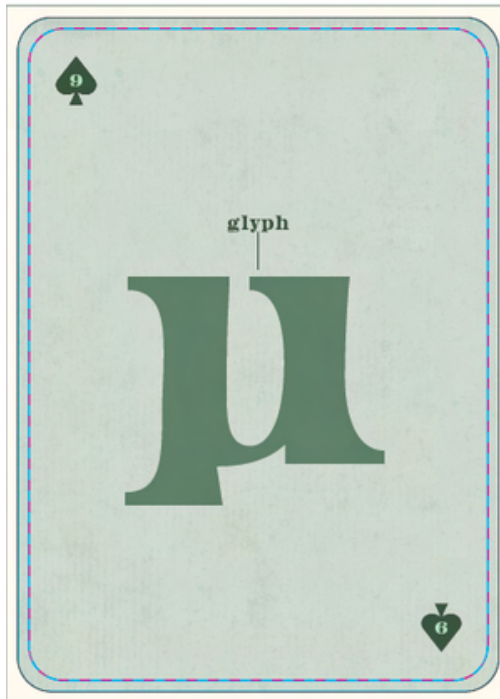

THE FIRST WOMAN INDUCTED INTO THE COUNTRY MUSIC HALL OF FAME
1973

© 2018 MATCH SHOW PRINT

★ **KACEY MUSGRAVES** ★

ALL OF THE COLORS

JULY 2019 - JUNE 2020

Story

- **2 - Font History**
- **3 - Name/DOB**
- **4 - Hometown**
- **5 - Event Poster feat. songs as descriptors**
- **6 - Philanthropy**
- **7 - Lyrics in Image**
- **8 - Lyrics of Breakout Song**
- **9 - Ligatures/Glyphs**
- **10 - Quotes/Related Words**
- **J - Jack of Trades/Instruments**
- **Q - Queen (Them)**
- **K - Their Muses**
- **A - Type Letter w/ Shadow**