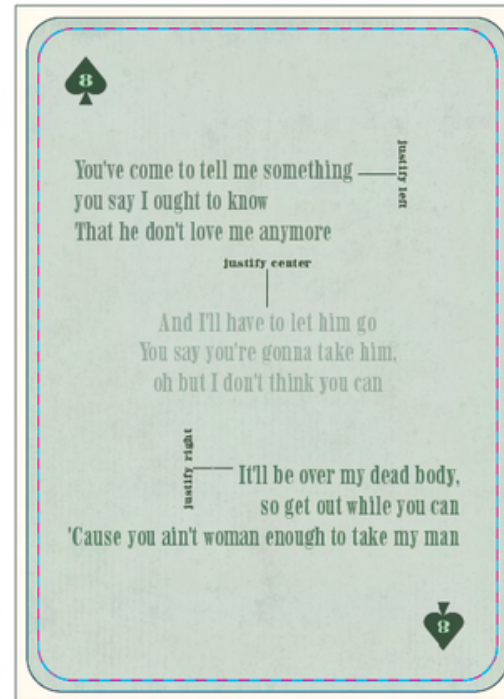

THE FIRST WOMAN INDUCTED INTO THE COUNTRY MUSIC HALL OF FAME
1973

© 2018 MATCH SHOW PRINT

★ **KACEY MUSGRAVES** ★

ALL OF THE COLORS

JULY 2019 - JUNE 2020

Story

- **2 - Font History**
- **3 - Name/DOB**
- **4 - Hometown**
- **5 - Event Poster feat. songs as descriptors**
- **6 - Philanthropy**
- **7 - Lyrics in Image**
- **8 - Lyrics of Breakout Song**
- **9 - Ligatures/Glyphs**
- **10 - Quotes/Related Words**
- **J - Jack of Trades/Instruments**
- **Q - Queen (Them)**
- **K - Their Muses**
- **A - Type Letter w/ Shadow**