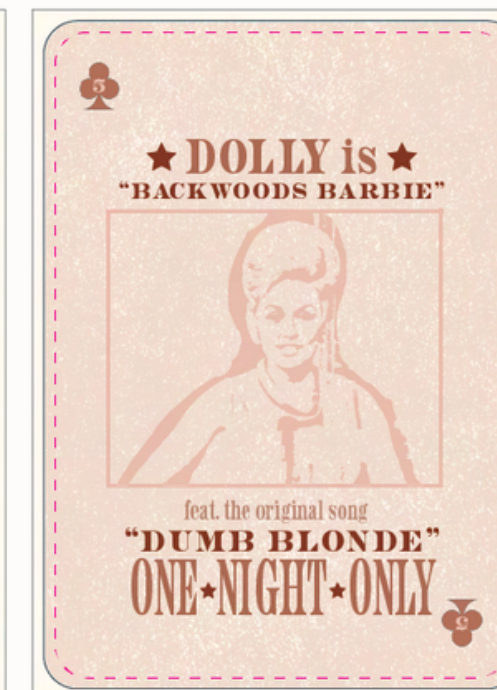

THE FIRST WOMAN INDUCTED INTO THE COUNTRY MUSIC HALL OF FAME
1973

© 2018 MATCH SHOW PRINT

★ **KACEY MUSGRAVES** ★

ALL OF THE COLORS

JULY 2019 - JUNE 2020

Story

- **2 - Font History**
- **3 - Name/DOB**
- **4 - Hometown**
- **5 - Event Poster feat. songs as descriptors**
- **6 - Philanthropy**
- **7 - Lyrics in Image**
- **8 - Lyrics of Breakout Song**
- **9 - Ligatures/Glyphs**
- **10 - Quotes/Related Words**
- **J - Jack of Trades/Instruments**
- **Q - Queen (Them)**
- **K - Their Muses**
- **A - Type Letter w/ Shadow**