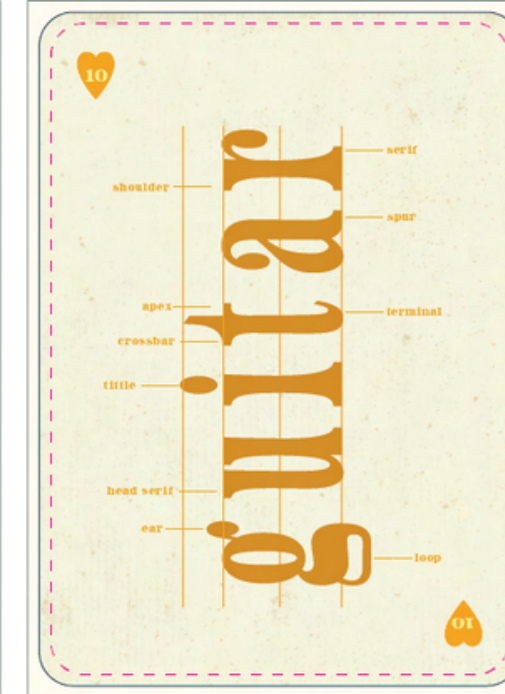

THE FIRST WOMAN INDUCTED INTO THE COUNTRY MUSIC HALL OF FAME
1973

© 2018 MATCH SHOW PRINT

★ **KACEY MUSGRAVES** ★

ALL OF THE COLORS

JULY 2019 - JUNE 2020

Story

- **2 - Font History**
- **3 - Name/DOB**
- **4 - Hometown**
- **5 - Event Poster feat. songs as descriptors**
- **6 - Philanthropy**
- **7 - Lyrics in Image**
- **8 - Lyrics of Breakout Song**
- **9 - Ligatures/Glyphs**
- **10 - Quotes/Related Words**
- **J - Jack of Trades/Instruments**
- **Q - Queen (Them)**
- **K - Their Muses**
- **A - Type Letter w/ Shadow**