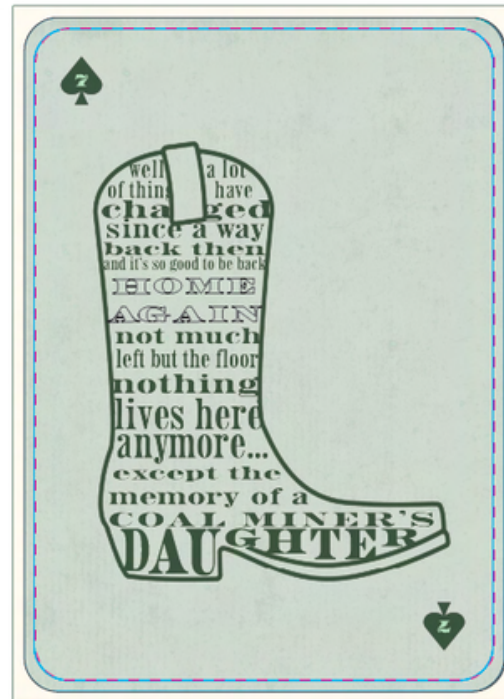

THE FIRST WOMAN INDUCTED INTO THE COUNTRY MUSIC HALL OF FAME
1973

© 2018 MATCH SHOW PRINT

★ **KACEY MUSGRAVES** ★

ALL OF THE COLORS

JULY 2019 - JUNE 2020

Story

- **2 - Font History**
- **3 - Name/DOB**
- **4 - Hometown**
- **5 - Event Poster feat. songs as descriptors**
- **6 - Philanthropy**
- **7 - Lyrics in Image**
- **8 - Lyrics of Breakout Song**
- **9 - Ligatures/Glyphs**
- **10 - Quotes/Related Words**
- **J - Jack of Trades/Instruments**
- **Q - Queen (Them)**
- **K - Their Muses**
- **A - Type Letter w/ Shadow**

WOMEN
in Country
MUSIC

This deck of playing cards was created by Peyton Brooks for ADVE-705 - Typography in Spring 2022. It is inspired by wood type printing of retro music posters.

♣️

A

♣️

K

♣️

Q